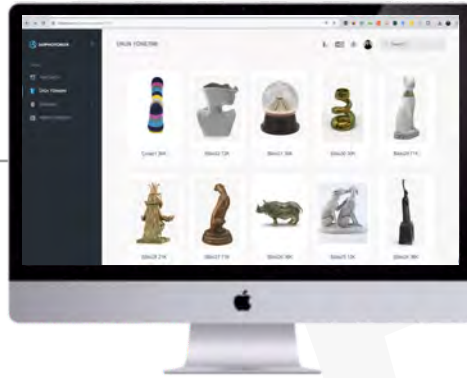

Cloud Panel Software

Manage, edit, share, and analyze
your 360° product visuals from a single panel.
Simplify your process with its cloud-based structure.

e-Catalog Creation

Create automatic, professional, and easy e-catalogs from your product photos using ready-made templates, customizable designs, and practical editing tools.

360° Spin Viewer

Showcase 360° photos interactively; you have full control with zoom, auto-rotation, speed, sensitivity, and loop settings.

Background Removal

Automatically remove the backgrounds of your product images in seconds with advanced AI; add your desired colors and scenes for flawless results.

GIF & Video Production

Convert your 360° photos to GIF or MP4 video with one click; achieve fast and easy results with various quality and resolution options.

Batch Photo Editing

Quickly and consistently edit your photos with backgrounds, logos, slogans, colors, and graphics. Your edits automatically apply to all 360° visuals, saving you time.

E-Commerce Integration

Easily integrate 360° photos and videos into your e-commerce site with a single-line iframe code; offer a dynamic shopping experience.

Social Media Content

Create content suitable for all social media platforms with automatic resizing and editing in story, post, and reel formats.

QR Code Generation

Enable your customers to interactively explore your products in 360° on mobile devices using custom QR codes. It's an ideal solution for both physical and digital presentations.