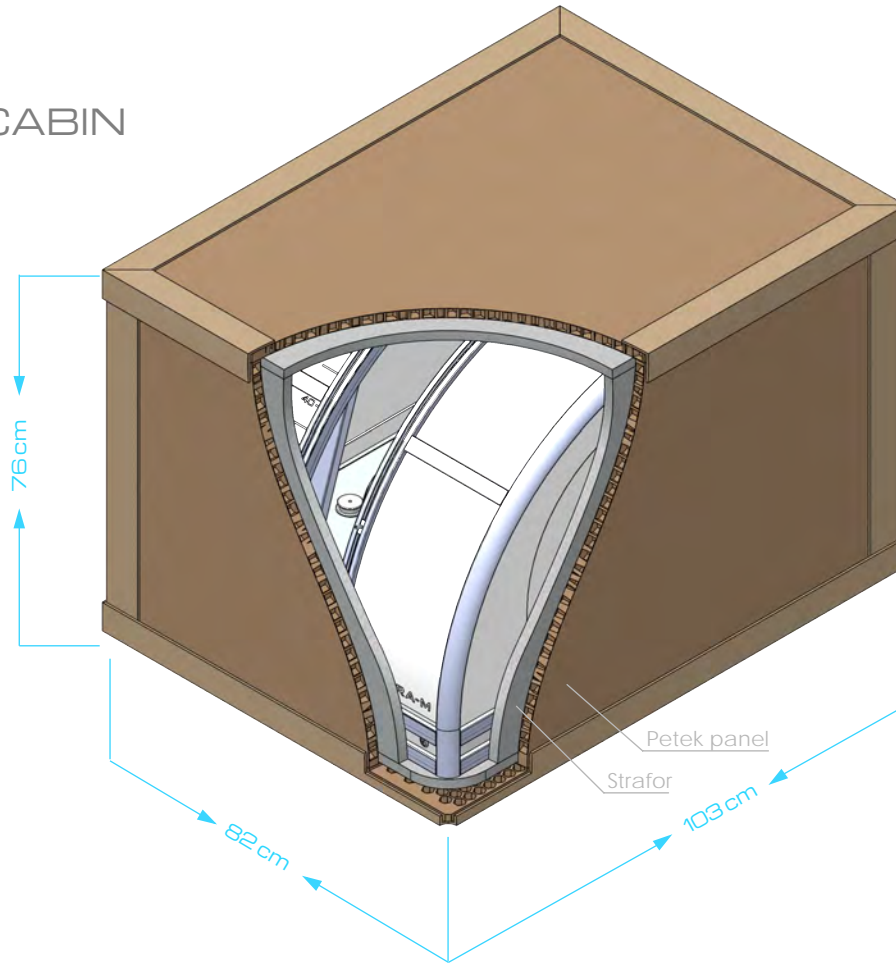

Packaging Details

CABIN