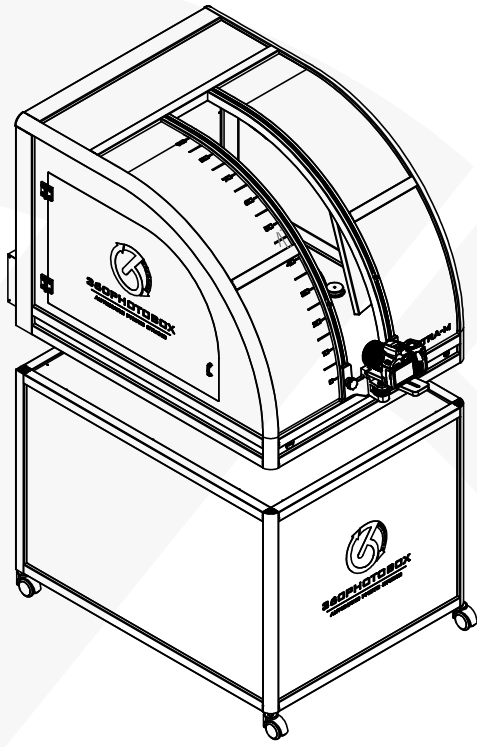

## Package Included

Software

Cloud Software

6x LED

Tripod