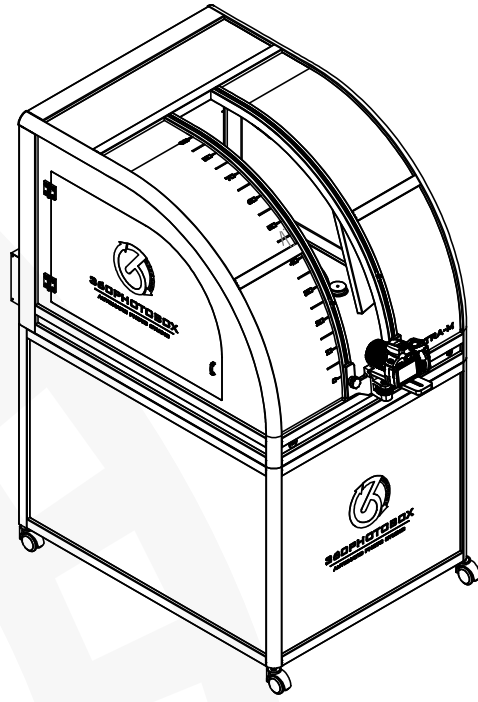

## Package Included

Software

Cloud Software

6x LED

Tripod