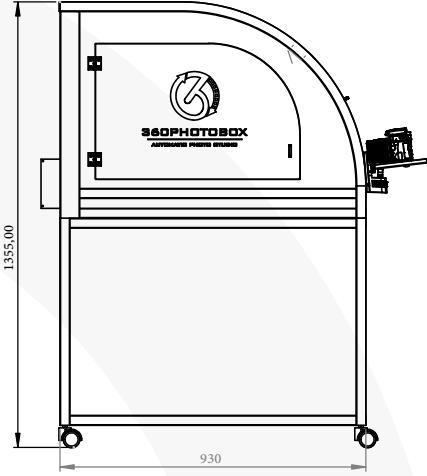

## Package Included

Software

Cloud Software

6x LED

Tripod