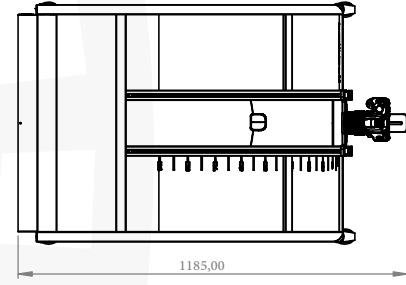

## Package Included

Software

Cloud Software

6x LED

Tripod