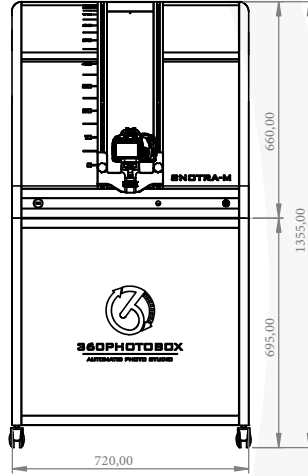

## Package Included

Software

Cloud Software

6x LED

Tripod