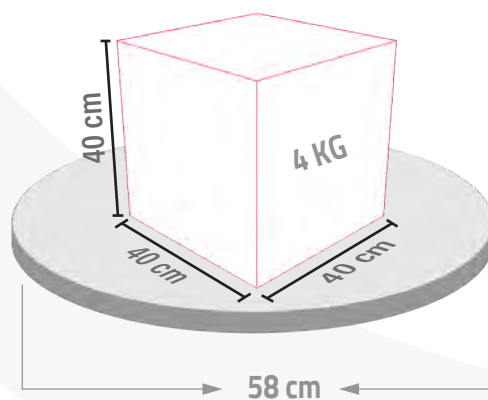

## Package Included

Software

Cloud Software

6x LED

Tripod